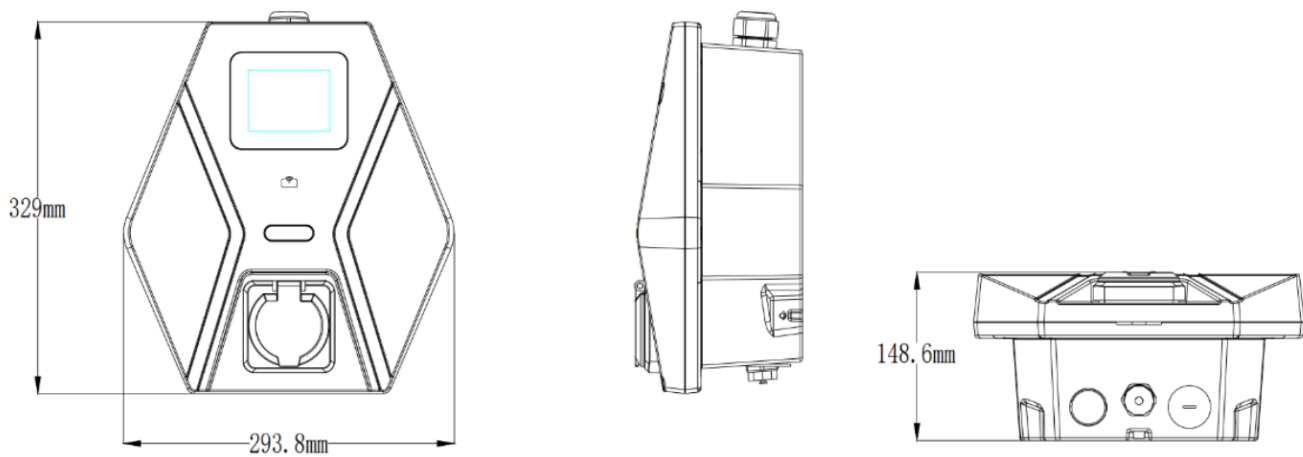

## General Specifications

<b>Part Number</b>	HW18-0023M22B005
<b>Housing</b>	Polycarbonate
<b>Weight</b>	5.3 kg (11.7 lbs) - 3-phase, 32 A station with socket.
<b>Mounting</b>	<ul style="list-style-type: none"><li>- Wall (via included bracket)</li><li>- Pillar (optional)</li></ul>
<b>Color</b>	Black

## Dimensions