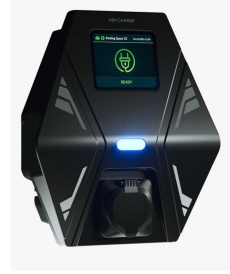

HW18 Wallbox EU

HW18-0023D22B002