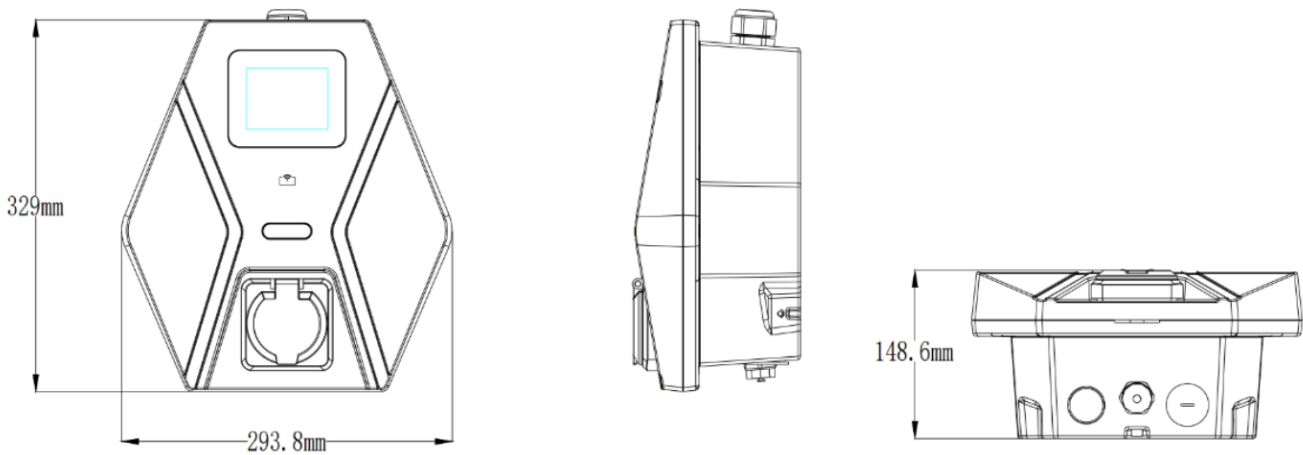

## General Specifications

<b>Part Number</b>	HW18-0023D22B002
<b>Housing</b>	Polycarbonate
<b>Weight</b>	5.3 kg (11.7 lbs) - 3-phase, 32 A station with socket.
<b>Mounting</b>	<ul style="list-style-type: none"><li>- Wall (via included bracket)</li><li>- Pillar (optional)</li></ul>
<b>Color</b>	Black

## Dimensions